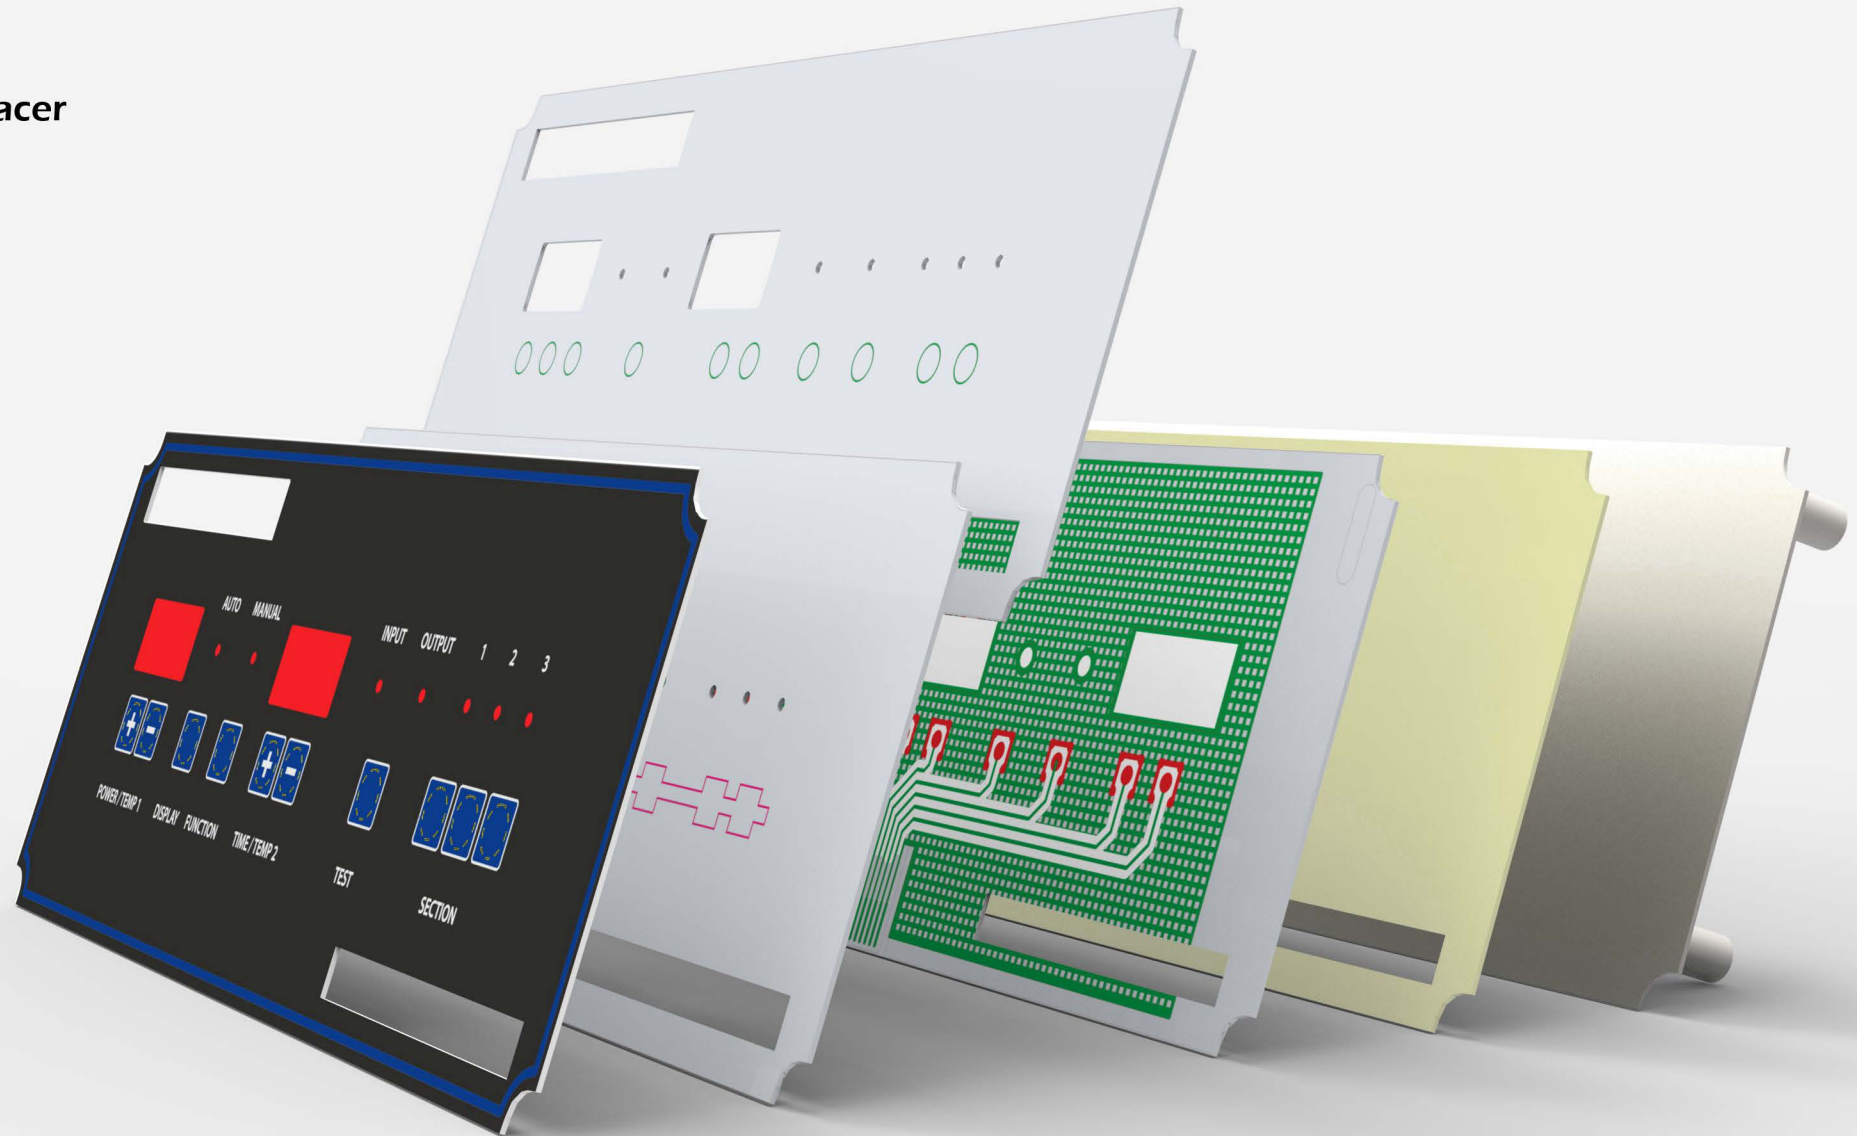

Overlay / Front Foil

Dome retainer

Spacer

Circuit

Metal Dome, Leds & Connector

Rear adhesive