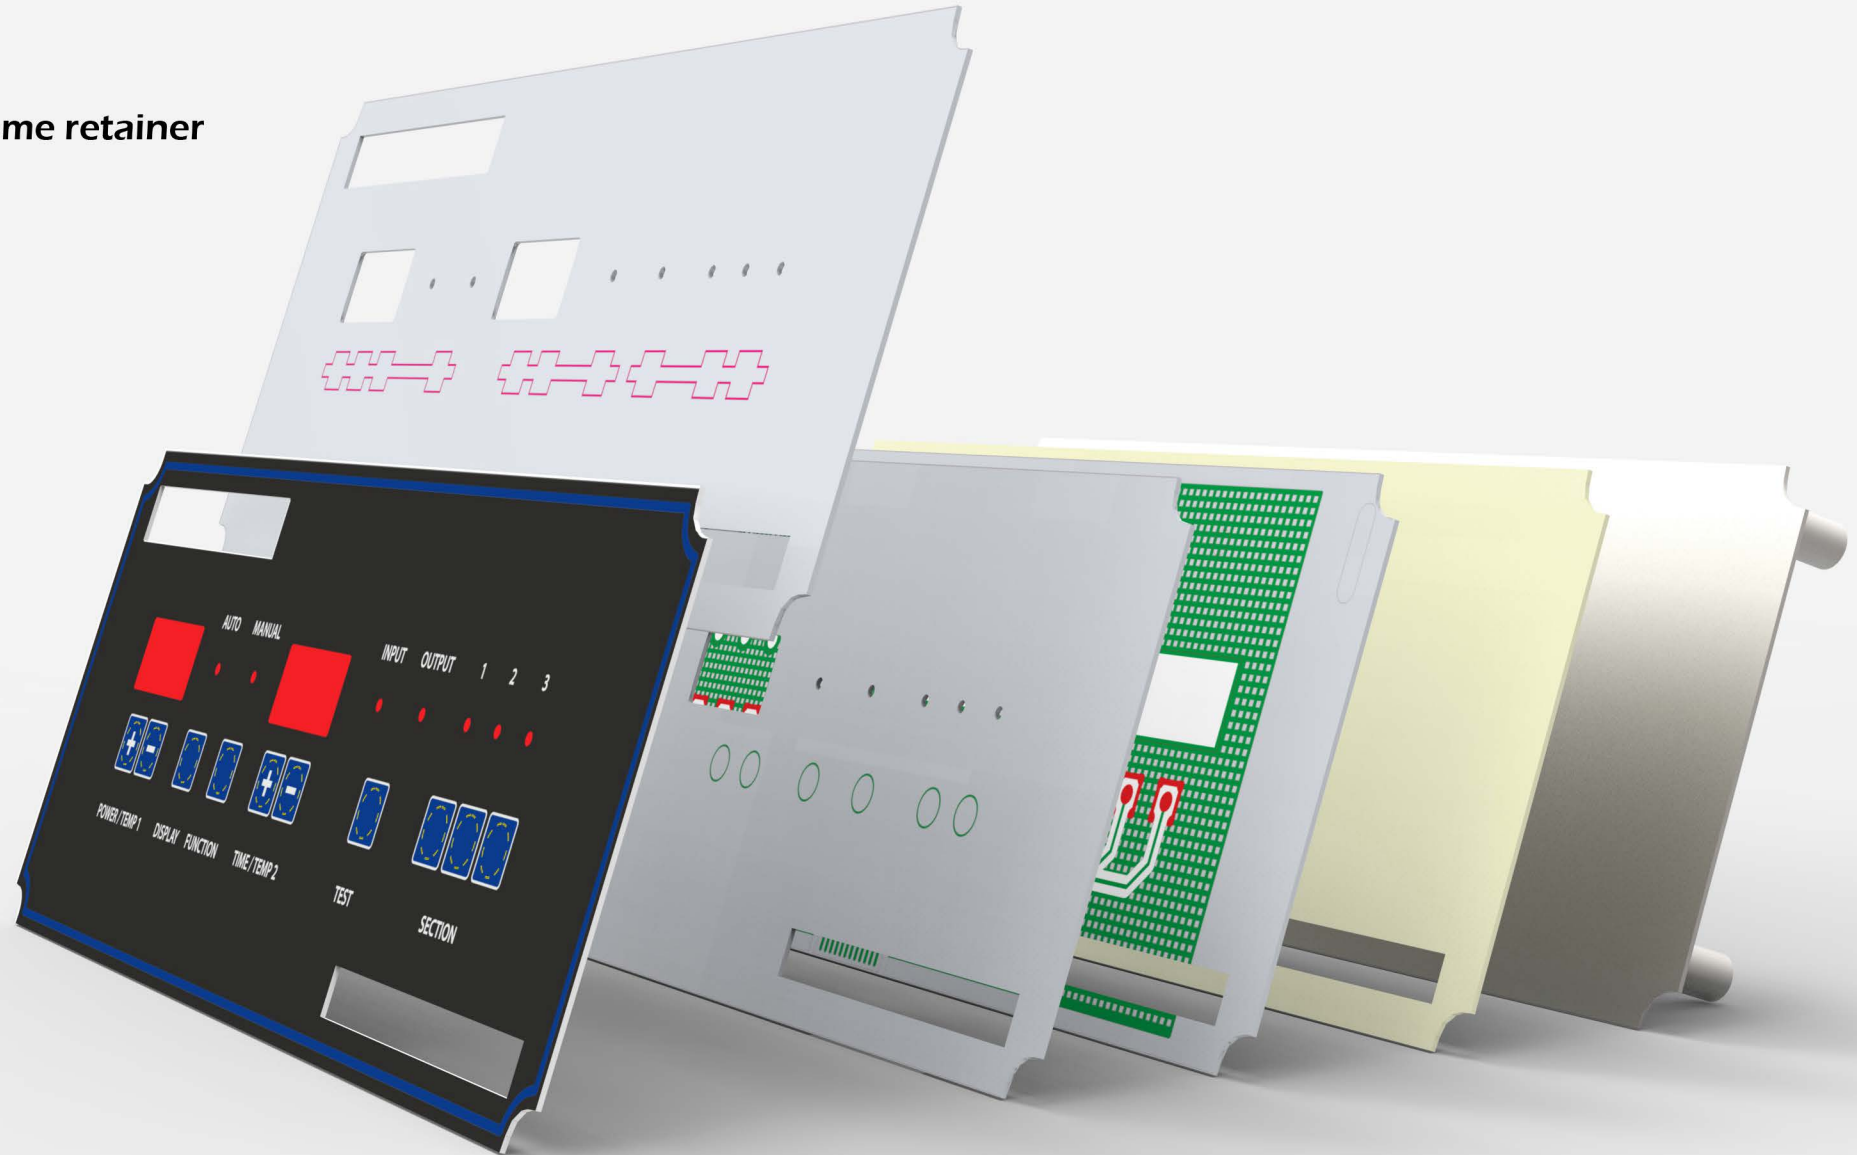

Overlay / Front Foil

Dome retainer

Spacer

Circuit

Metal Dome, Leds & Connector

Rear adhesive