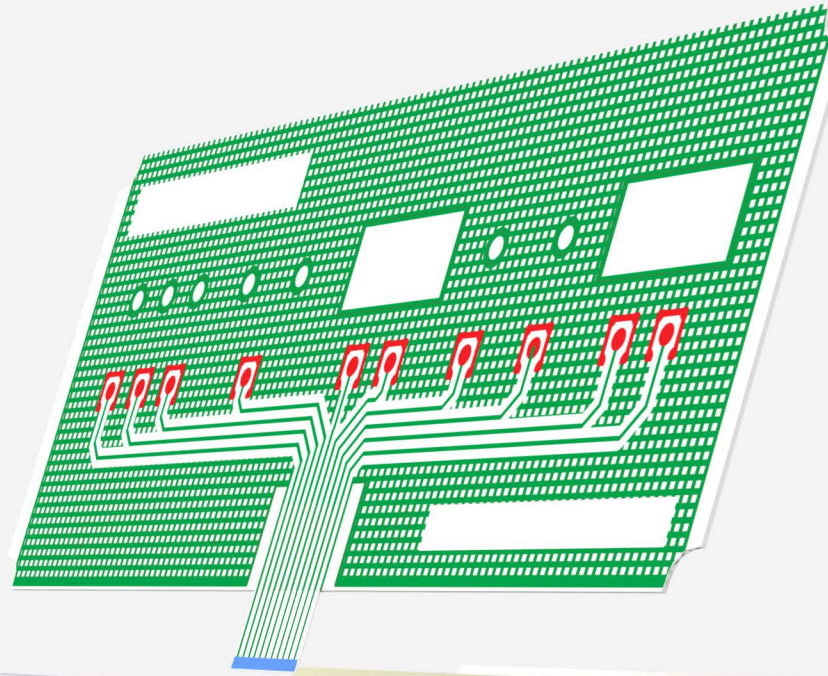

Overlay / Front Foil

Dome retainer

Spacer

Circuit

Metal Dome, Leds & Connector

Rear adhesive